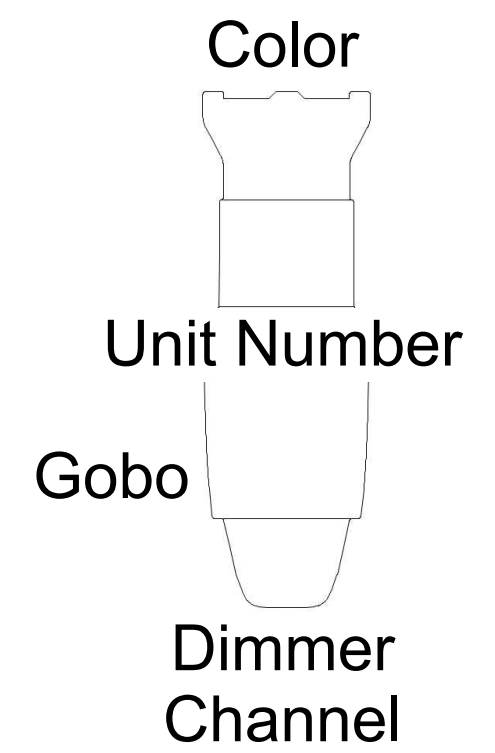

### Symbol Key

Symbol	Description
	ETC Source-4 19°
	ETC Source 4 26°
	ETC Source-4 36°
	ETC Source 4 PARNel
	6" Fres
	Source 4 MultiPAR-12/3 WFL
	Lycian Midget HP Follow Spot

### Center Theatre

Drawn By:  
Amber Steinbeck  
Date: 10/22/15 Scale: 1/4" = 1'

Notes:  
Ladders focused upon request  
Balcony Rail contains only four circuits  
All instruments spaced at 18" unless otherwise stated