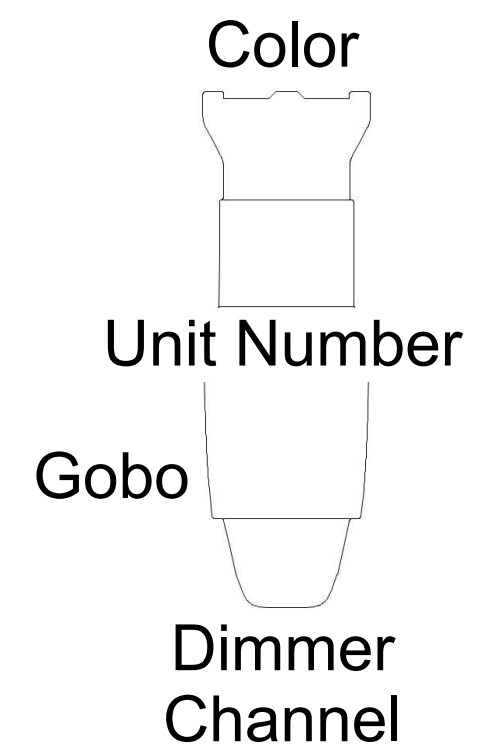

Symbol Key

Symbol	Description
	ETC Source-4 19°
	ETC Source 4 26°
	ETC Source-4 36°
	ETC Source 4 PARnel
	6" Fres
	Source 4 MultiPAR-12/3 WFL
	Lycian Midget HP Follow Spot

Center Theatre

Drawn By: Amber Steinbeck
 Date: 10/22/15 Scale: 1/4" = 1'

Notes:
 Ladders focused upon request
 Balcony Rail contains only four circuits
 All instruments spaced at 18" unless otherwise stated